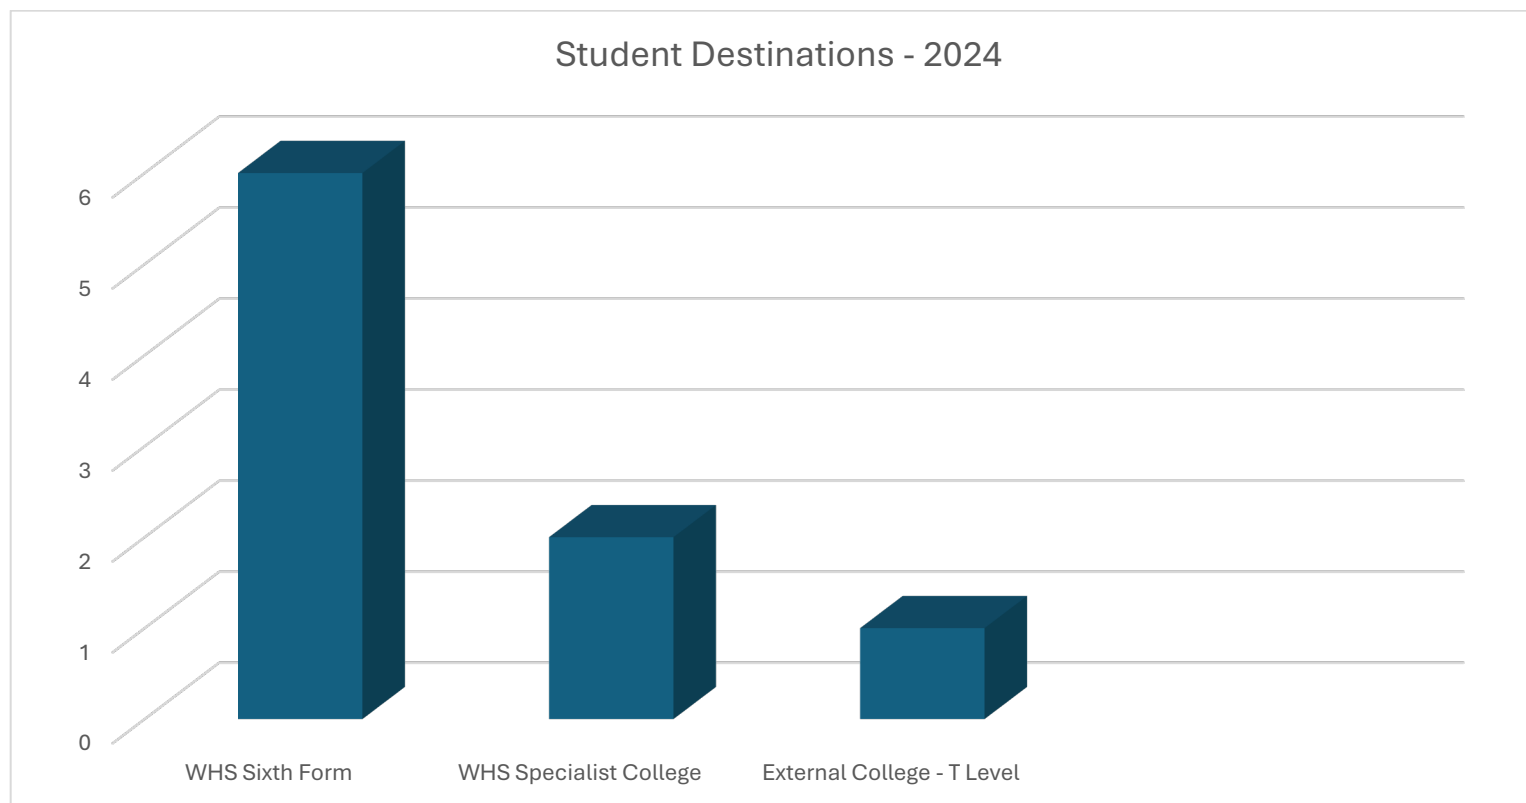

2023 – We had 11 leavers. These included 6 students at our specialist college, 3 students in our Sixth Form provision and 2 accessing external college courses. At the end of Year 1 all our students are still accessing their courses.

2024 – We had 9 leavers. 1 student is studying a T Level in Games at Shipley College, 2 are at our specialist college and 6 are in our Sixth Form.