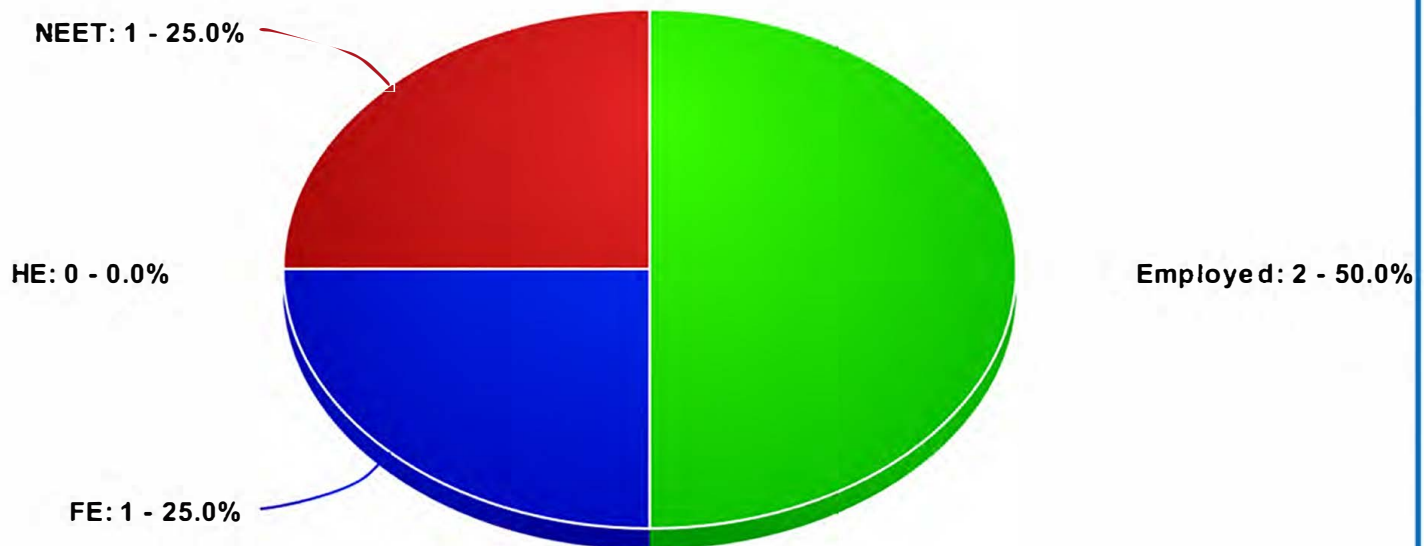

The William Henry Smith School

Destinations Statistics for Y11's - 2016

Year 2016 | Year 3 | No of Leavers 8

Employed FE HE NEET