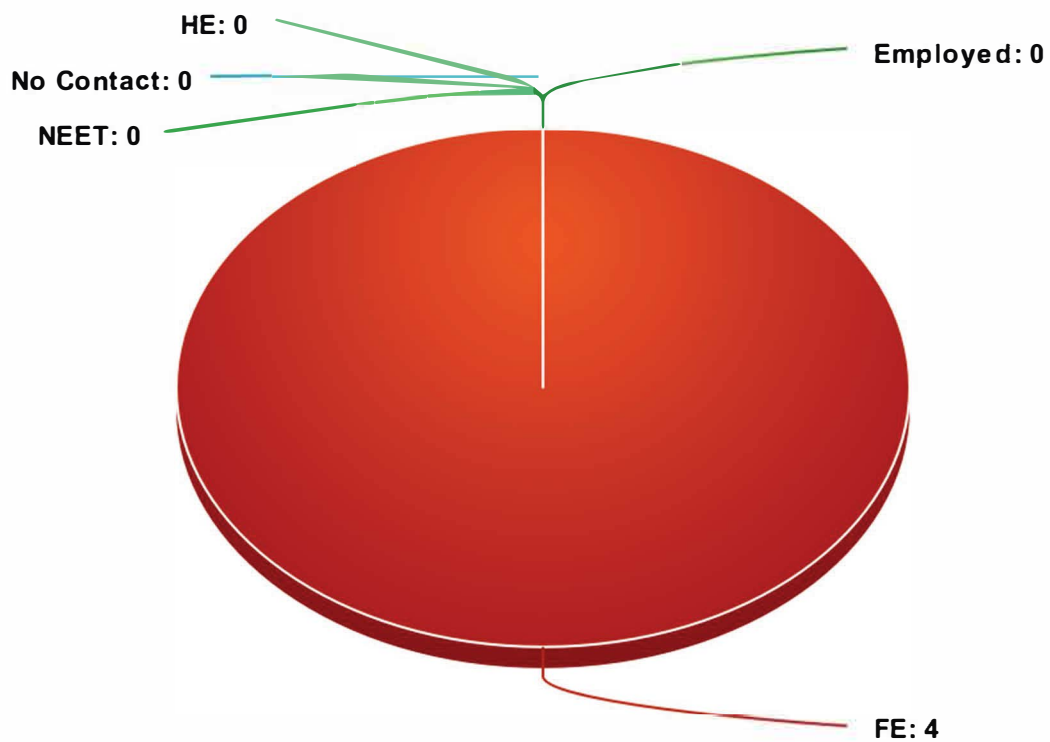

Destinations Statistics for Y11's 2021

Year 2021 | Point of Leaving | No of Leavers 4

2021

Employed FE HE NEET

The William Henry Smith School

Destinations Statistics for Y11's 2021

Year 2021 | Year 1 | No of Leavers 4

Employed FE HE No Contact NEET

The William Henry Smith School

Destinations Statistics for Y11's 2021

Year 2021 | Year 2 | No of Leavers 4

Employed FE HE NEET No Contact

The William Henry Smith School

Destinations Statistics for Y11's 2021