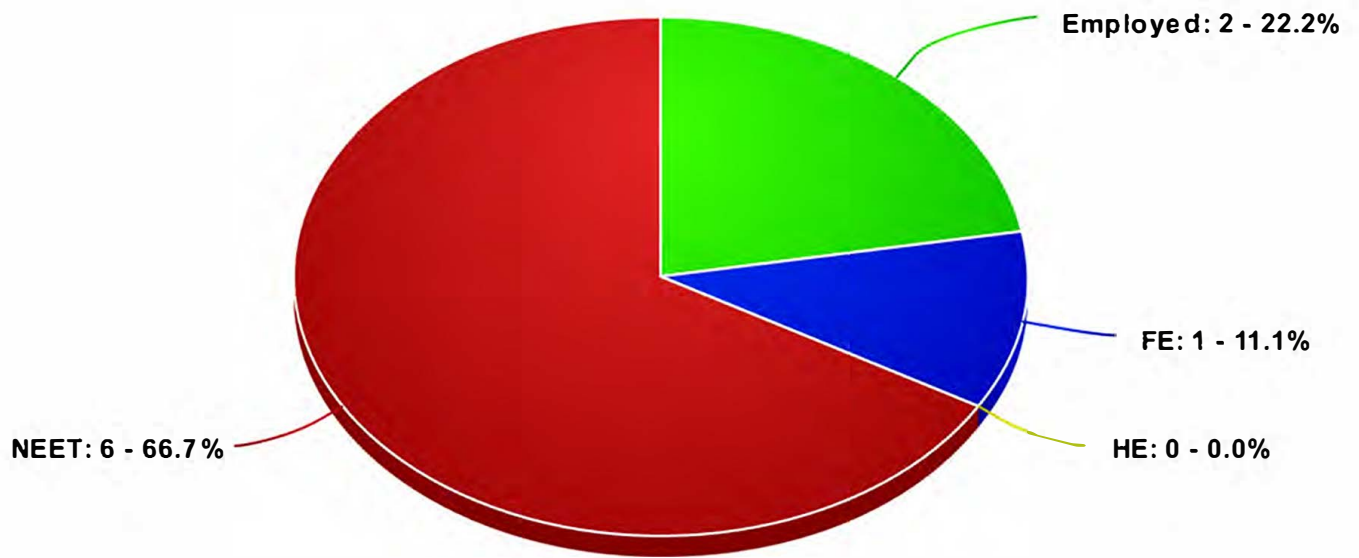

Employed FE HE NEET

The William Henry Smith School

Destinations Statistics for Y11's - 2014

Year 2014 | Year 1 | No of Leavers 13

Employed FE HE NEET

The William Henry Smith School

Destinations Statistics for Y11's - 2014

Year 2014 | Year 2 | No of Leavers 13

Employed FE HE NEET

The William Henry Smith School

Destinations Statistics for Y11's - 2014

Year 2014 | Year 2 | No of Leavers 13

Employed FE HE NEET

The William Henry Smith School

Destinations Statistics for Y11's - 2015

Year 2015 | Point of Leaving | No of Leavers 11

Employed FE HE NEET

The William Henry Smith School

Destinations Statistics for Y11's - 2015

Year 2015 | Year 1 | No of Leavers 11