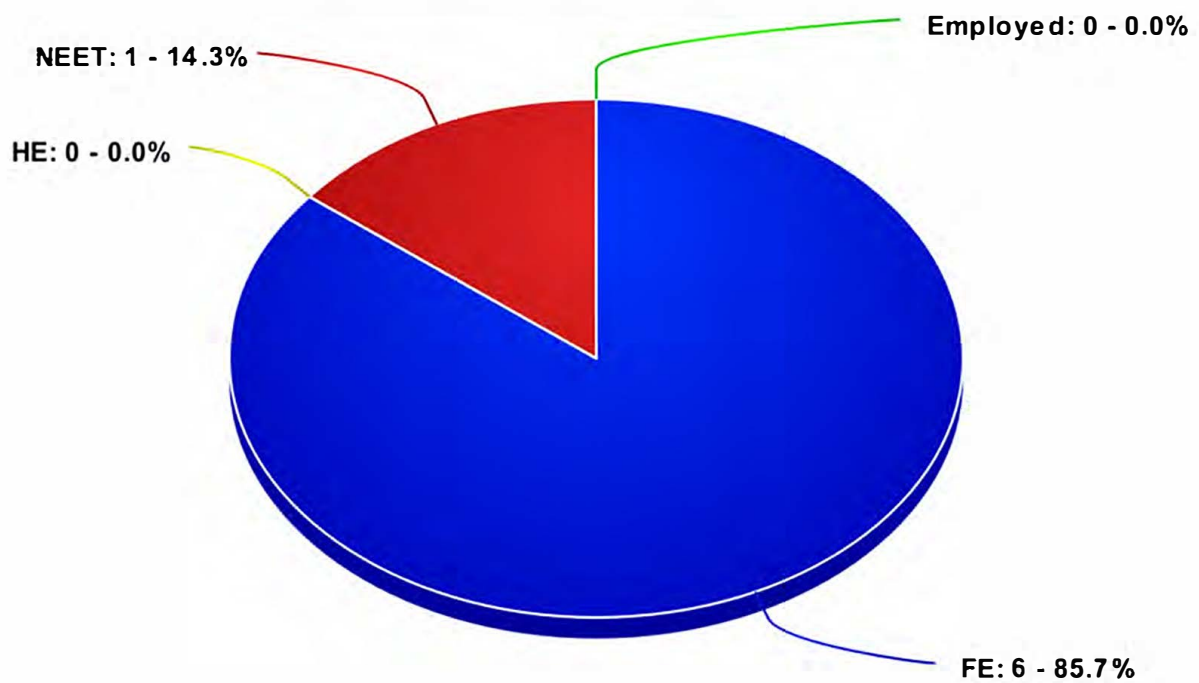

Year 2014 | Year 2 | No of Leavers 13

Employed FE HE NEET

The William Henry Smith School

Destinations Statistics for Y11's - 2014

Year 2014 | Year 2 | No of Leavers 13

Employed FE HE NEET

The William Henry Smith School

Destinations Statistics for Y11's - 2015

Year 2015 | Point of Leaving | No of Leavers 11

Employed FE HE NEET

The William Henry Smith School

Destinations Statistics for Y11's - 2015

Year 2015 | Year 1 | No of Leavers 11

Employed FE HE NEET

The William Henry Smith School

Destinations Statistics for Y11's - 2015

Year 2015 | Year 2 | No of Leavers 11

Employed FE HE NEET

The William Henry Smith School

Destinations Statistics for Y11's - 2015