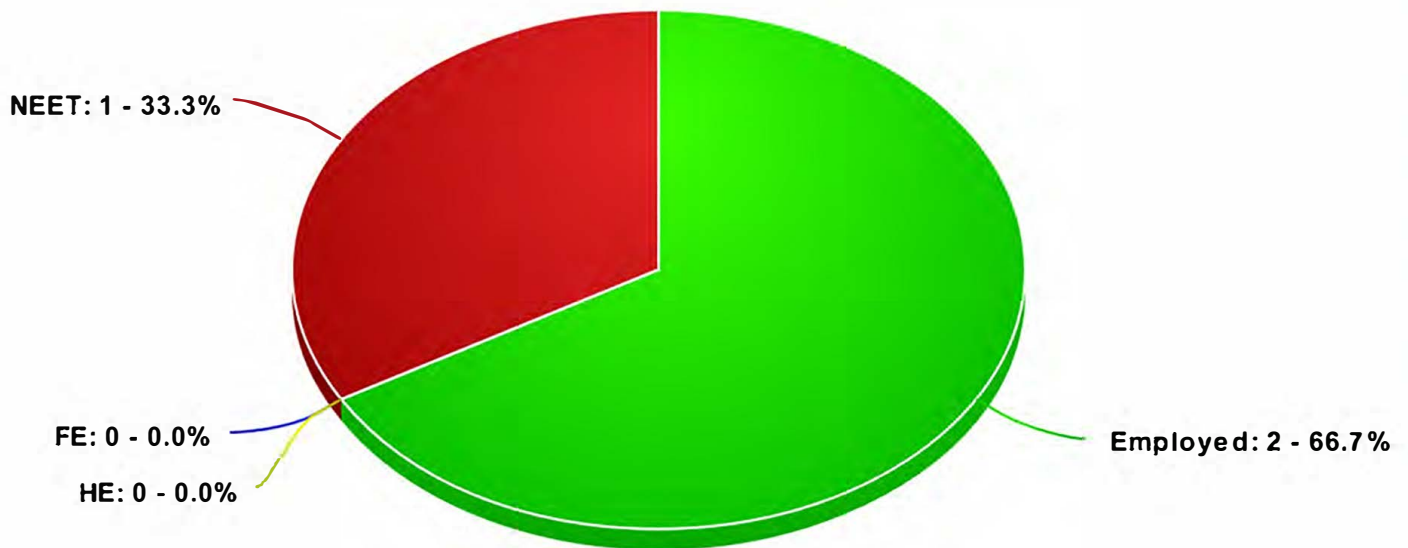

Year 2017 | Point of Leaving | No of Leavers 10

Employed FE HE NEET

The William Henry Smith School

Destinations Statistics for Y11's - 2017

Year 2017 | Year 1 | No of Leavers 10

Employed FE HE NEET

The William Henry Smith School

Destinations Statistics for Y11's - 2017

Year 2017 | Year 2 | No of Leavers 10

Employed FE HE NEET

The William Henry Smith School

Destinations Statistics for Y11's - 2017

Year 2017 | Year 3 | No of Leavers 10

Employed FE HE NEET

The William Henry Smith School

Destinations Statistics for Y11's - 2018

Year 2018 | Point of Leaving | No of Leavers 5

Employed FE HE NEET

Destinations Statistics for Y11's 2012-2020

2018