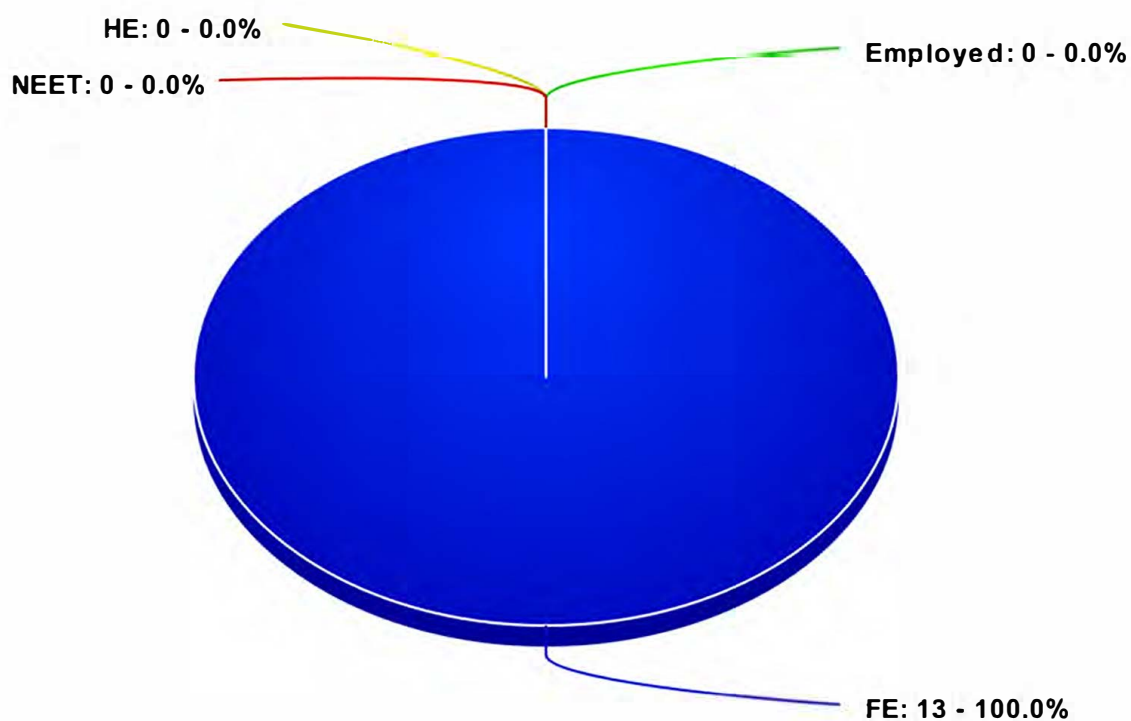

Destinations Statistics for Y11's - 2013

Year 2013 | Year 3 | No of Leavers 6

Employed FE HE NEET

The William Henry Smith School

Destinations Statistics for Y11's - 2014

Year 2014 | Point of Leaving | No of Leavers 13

Employed FE HE NEET

The William Henry Smith School

Destinations Statistics for Y11's - 2014

Year 2014 | Year 1 | No of Leavers 13

Employed FE HE NEET

The William Henry Smith School

Destinations Statistics for Y11's - 2014