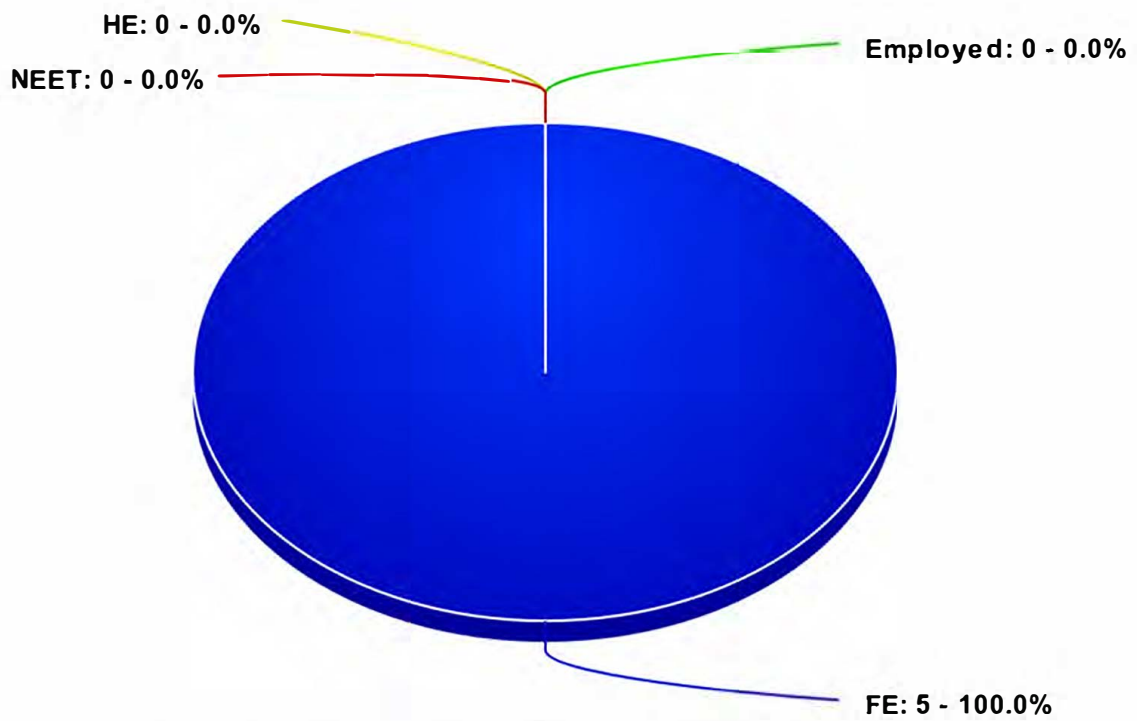

The William Henry Smith School

Destinations Statistics for Y11's - 2019

Year 2019 | Point of Leaving | No of Leavers 5

Employed FE HE NEET