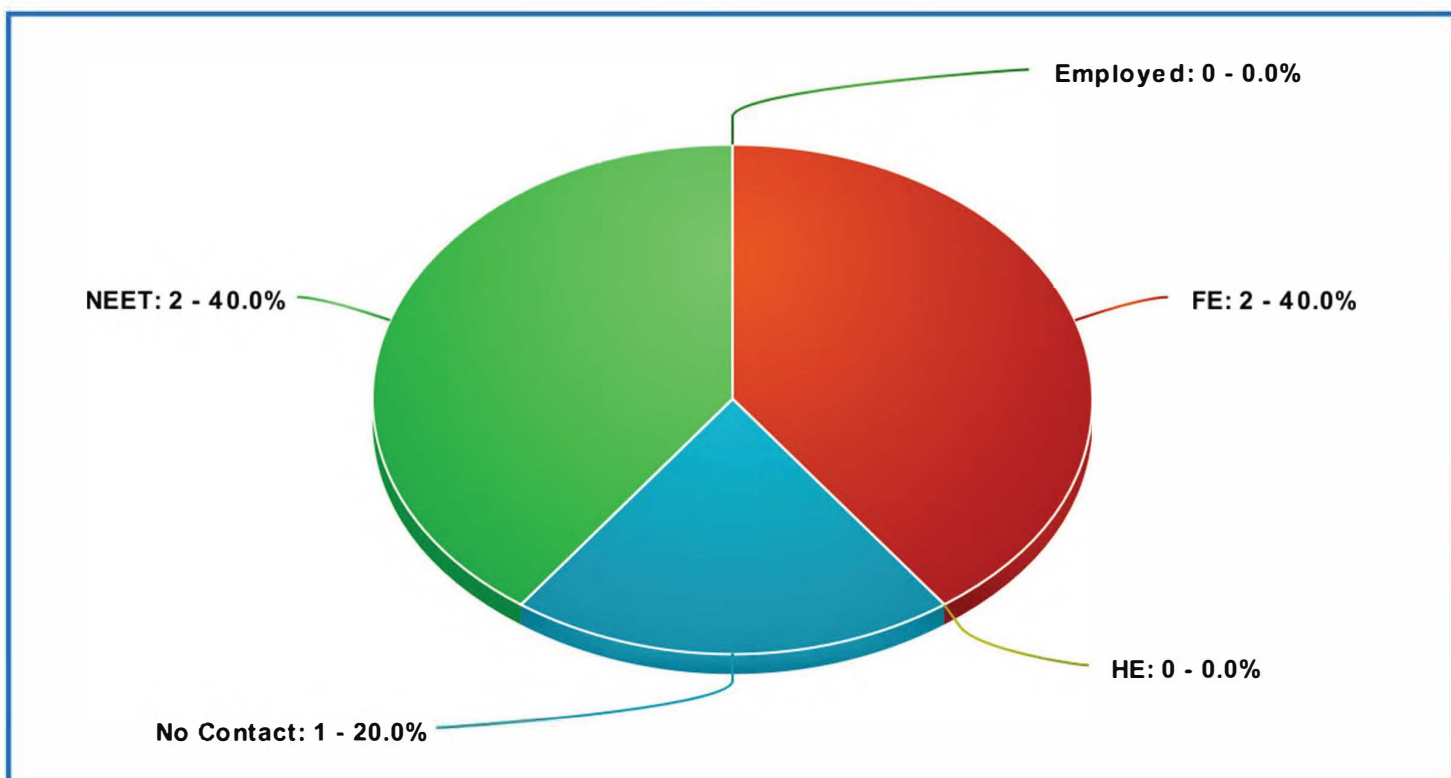

Employed FE HE NEET

The William Henry Smith School

Destinations Statistics for Y11's - 2018

Year 2018 | Point of Leaving | No of Leavers 5

Employed FE HE NEET

Destinations Statistics for Y11's 2012-2020

2018

Year 2018 | Year 2 | No of Leavers 5
Destinations Statistics for Y11's 2012-2020

Employed FE HE NEET

The William Henry Smith School

Destinations Statistics for Y11's - 2018

Year 2018 | Year 3 | No of Leavers 5