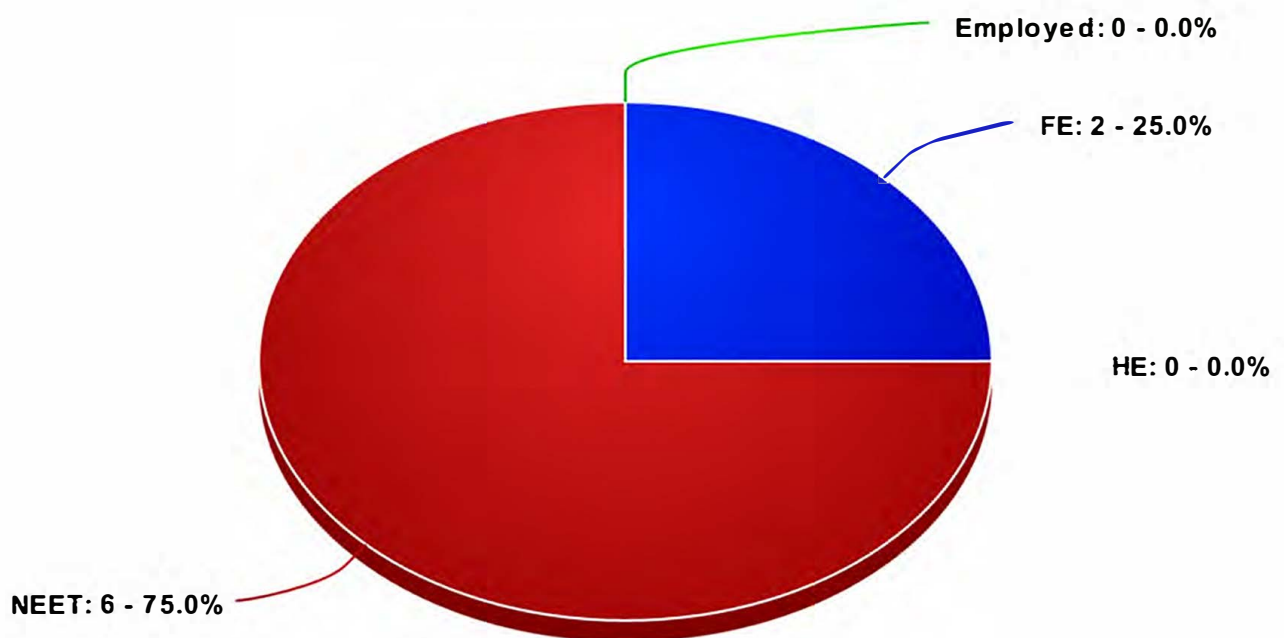

Destinations Statistics for Y11's - 2013

Year 2013 | Year 3 | No of Leavers 6

Employed FE HE NEET

The William Henry Smith School

Destinations Statistics for Y11's - 2014

Year 2014 | Point of Leaving | No of Leavers 13

Employed FE HE NEET

The William Henry Smith School

Destinations Statistics for Y11's - 2014

Year 2014 | Year 1 | No of Leavers 13

Employed FE HE NEET

The William Henry Smith School

Destinations Statistics for Y11's - 2014

Year 2014 | Year 2 | No of Leavers 13

Employed FE HE NEET

The William Henry Smith School

Destinations Statistics for Y11's - 2014

Year 2014 | Year 2 | No of Leavers 13

Employed FE HE NEET

The William Henry Smith School