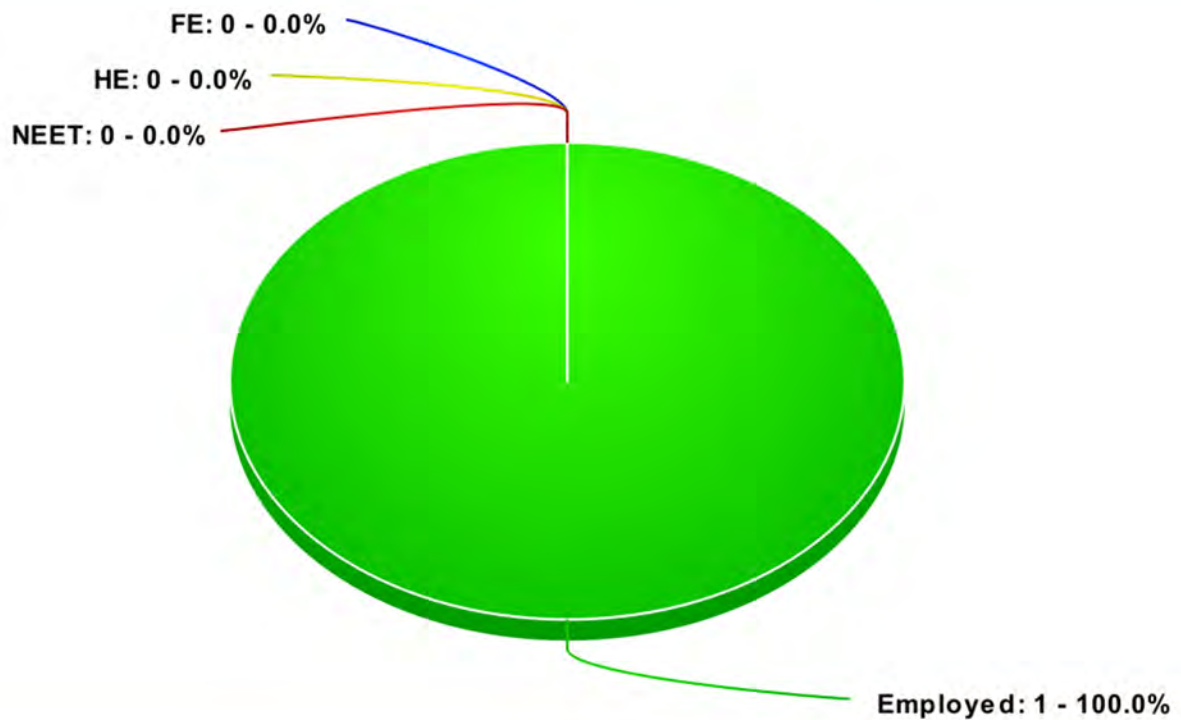

Destinations Statistics for Y11's 2012-2020

2018

Year 2018 | Year 2 | No of Leavers 5
Destinations Statistics for Y11's 2012-2020

Employed FE HE NEET