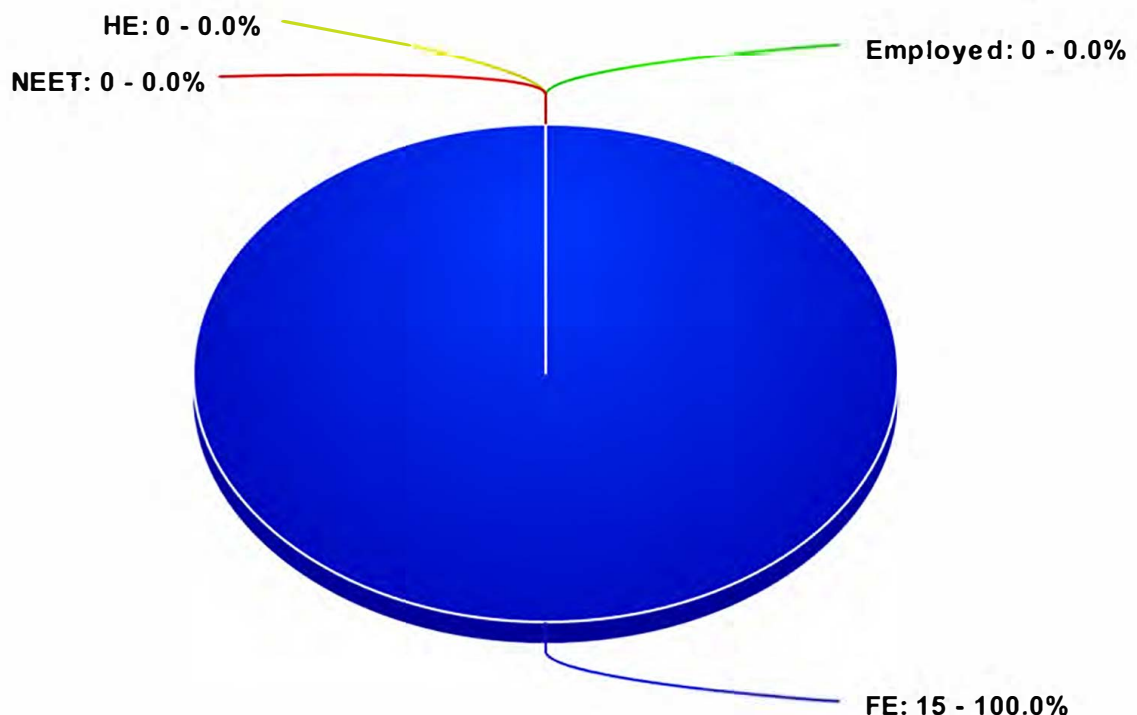

Destinations Statistics for Y11's 2012-2020

Key Explained:

■ Employed ■ Further Education (FE) ■ Higher Education (HE) ■ Not in Employment/Education/Training (NEET)

*please note the statistics are based on those where contact has been established

2012

Year 2012 | Point of Leaving | No of Leavers 15

■ Employed ■ FE ■ HE ■ NEET

The William Henry Smith School

Destinations Statistics for Y11's - 2012

Year 2012 | Year 1 | No of Leavers 15

Employed FE HE NEET