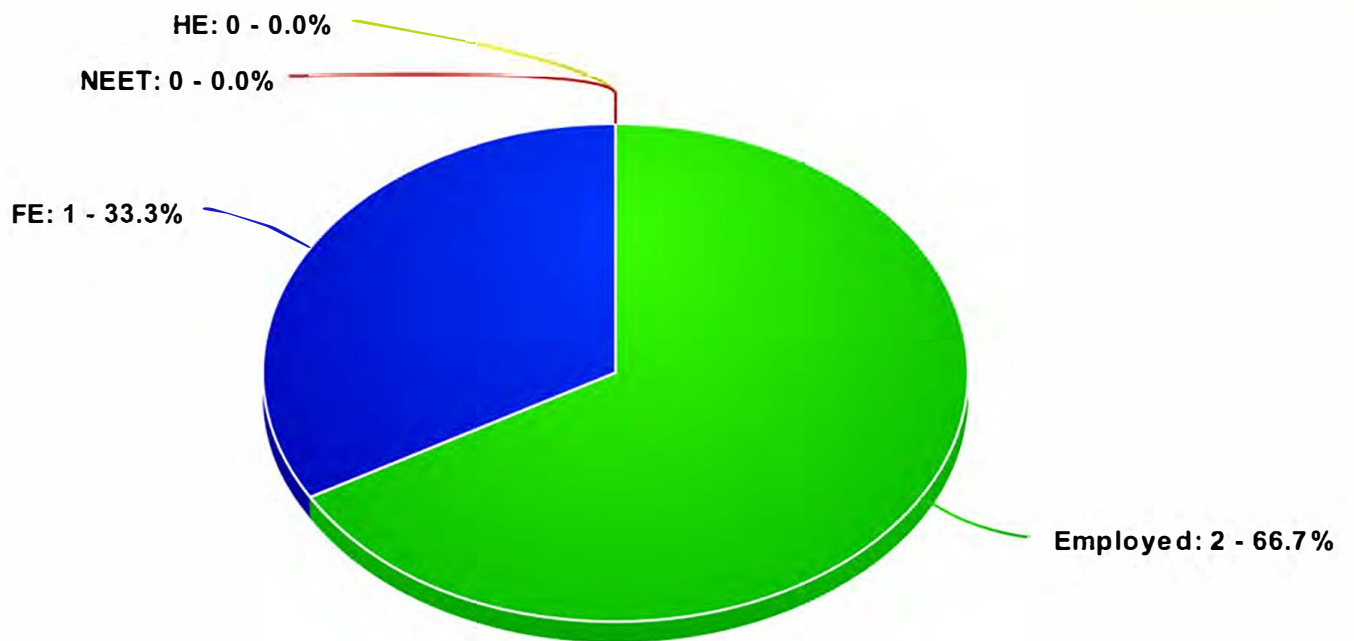

Destinations Statistics for Y11's - 2015

Year 2015 | Point of Leaving | No of Leavers 11

Employed FE HE NEET

The William Henry Smith School

Destinations Statistics for Y11's - 2015

Year 2015 | Year 1 | No of Leavers 11

Employed FE HE NEET

The William Henry Smith School

Destinations Statistics for Y11's - 2015

Year 2015 | Year 2 | No of Leavers 11

Employed FE HE NEET

The William Henry Smith School

Destinations Statistics for Y11's - 2015

Year 2015 | Year 3 | No of Leavers 11

Employed FE HE NEET

The William Henry Smith School

Destinations Statistics for Y11's - 2016

Year 2016 | Point of Leaving | No of Leavers 8

Employed FE HE NEET

The William Henry Smith School