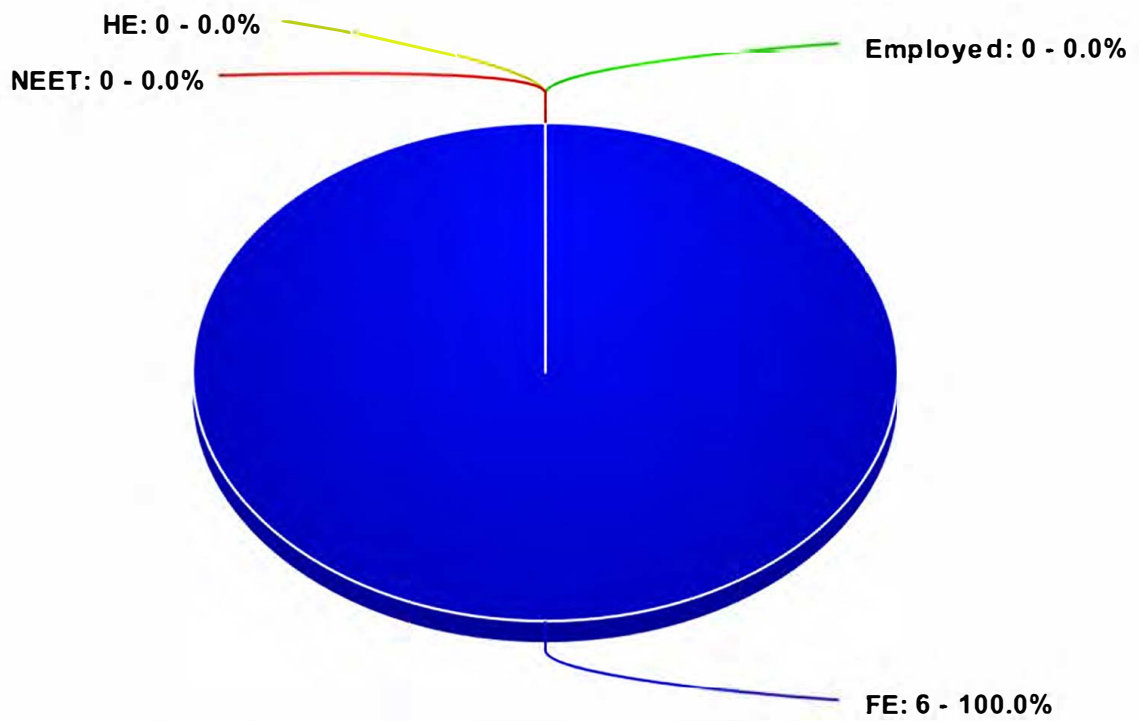

2012

Year 2012 | Point of Leaving | No of Leavers 15

■ Employed ■ FE ■ HE ■ NEET

The William Henry Smith School

Destinations Statistics for Y11's - 2012

Year 2012 | Year 1 | No of Leavers 15

Employed FE HE NEET

The William Henry Smith School

Destinations Statistics for Y11's - 2012

Year 2012 | Year 2 | No of Leavers 15

Employed FE HE NEET

The William Henry Smith School

Destinations Statistics for Y11's - 2012

Year 2012 | Year 3 | No of Leavers 15

Employed FE HE NEET

The William Henry Smith School

Destinations Statistics for Y11's - 2013

Year 2013 | Point of Leaving | No of Leavers 8

Employed FE HE NEET

The William Henry Smith School

Destinations Statistics for Y11's - 2013