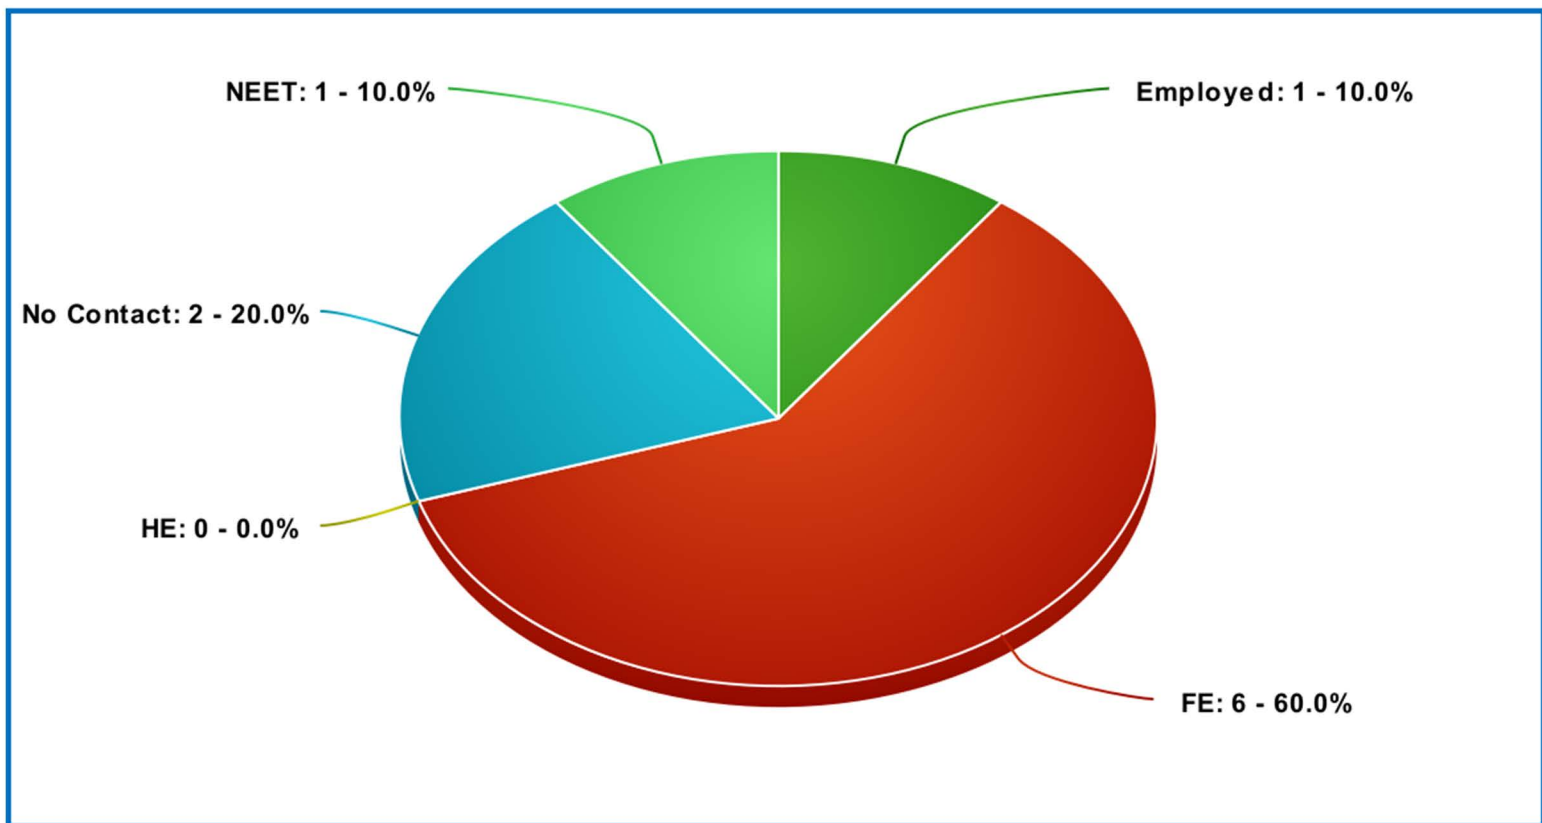

Year 2020 | Year 1 | No of Leavers 10

Employed FE HE No Contact NEET

The William Henry Smith School

Destinations Statistics for Y11's 2012-2021 2020

Year 2020 | Year 2 | No of Leavers 10

Employed FE HE No Contact NEET