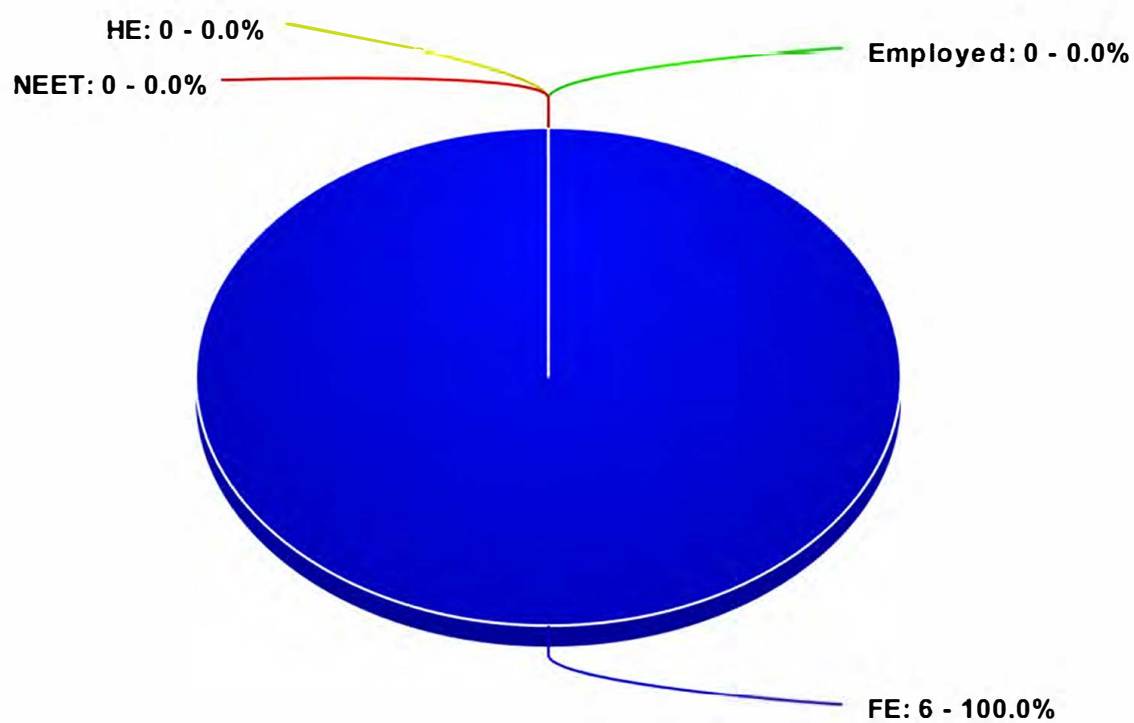

The William Henry Smith School

Destinations Statistics for Y11's - 2012

Year 2012 | Year 2 | No of Leavers 15

Employed FE HE NEET