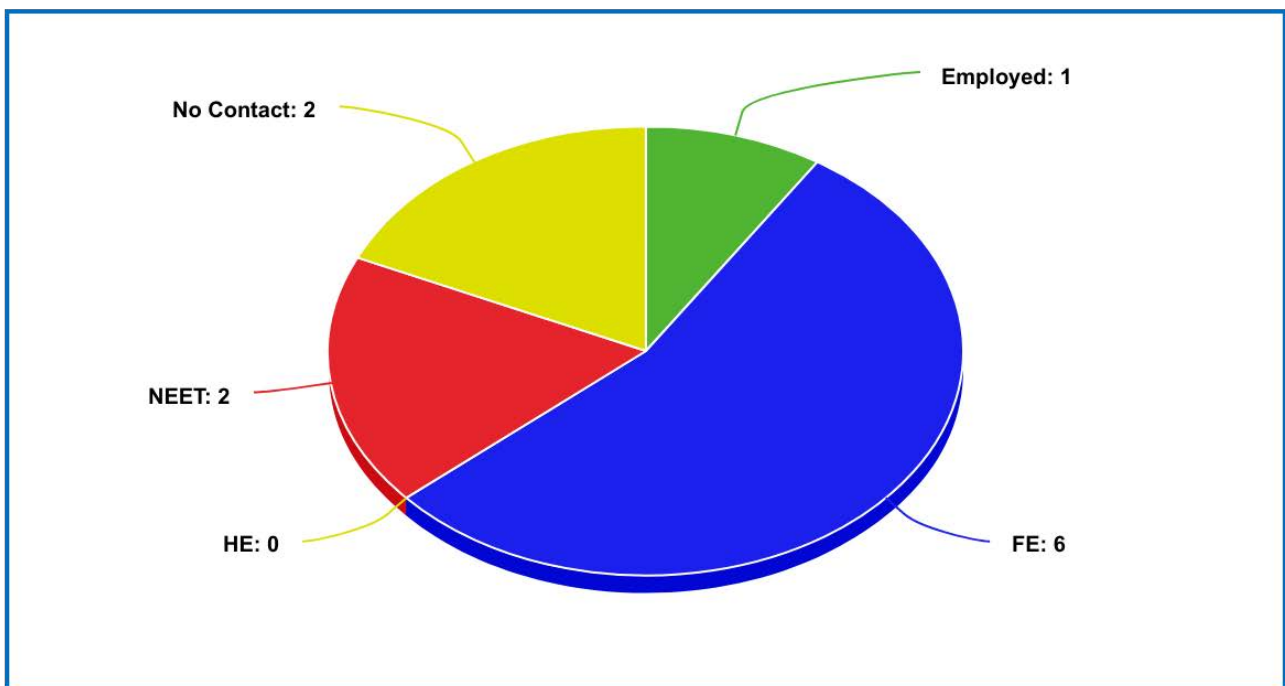

The William Henry Smith School

Destinations Statistics for Y11's 2022

Year 2022 | Year 2 | No of Leavers 11

Employed FE HE NEET No Contact