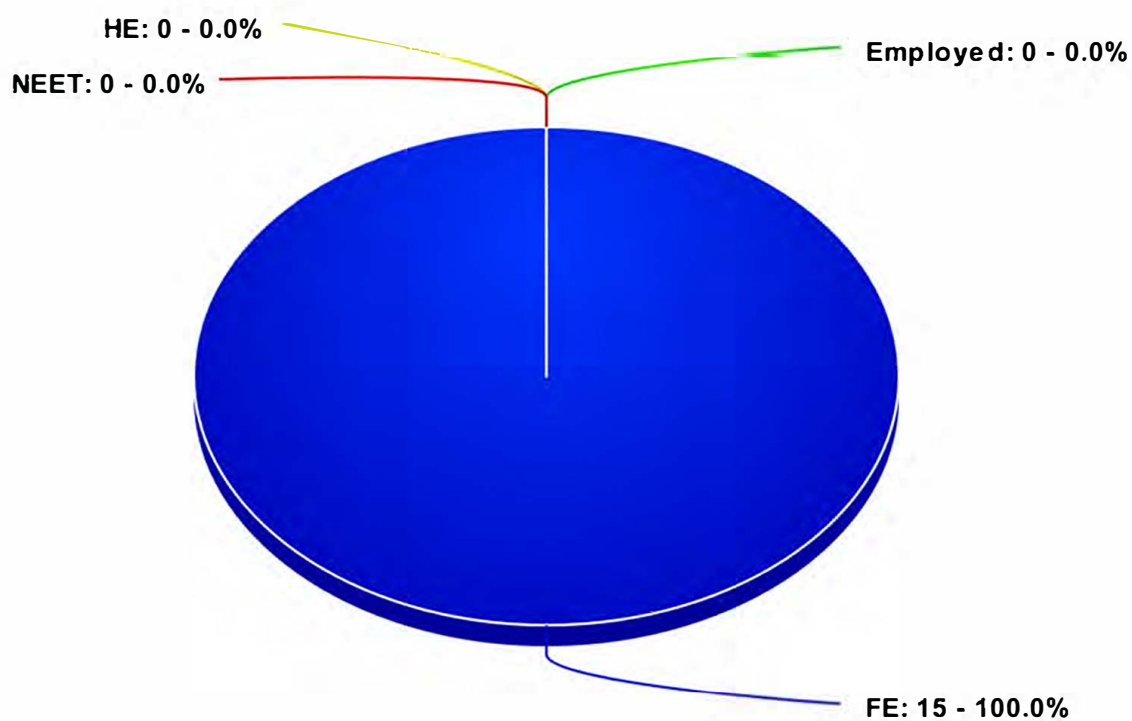

Destinations Statistics for Y11's 2012-2020

Key Explained:

■ Employed ■ Further Education (FE) ■ Higher Education (HE) ■ Not in Employment/Education/Training (NEET)

*please note the statistics are based on those where contact has been established

2012

Year 2012 | Point of Leaving | No of Leavers 15

■ Employed ■ FE ■ HE ■ NEET

The William Henry Smith School

Destinations Statistics for Y11's - 2012

Year 2012 | Year 1 | No of Leavers 15

Employed FE HE NEET