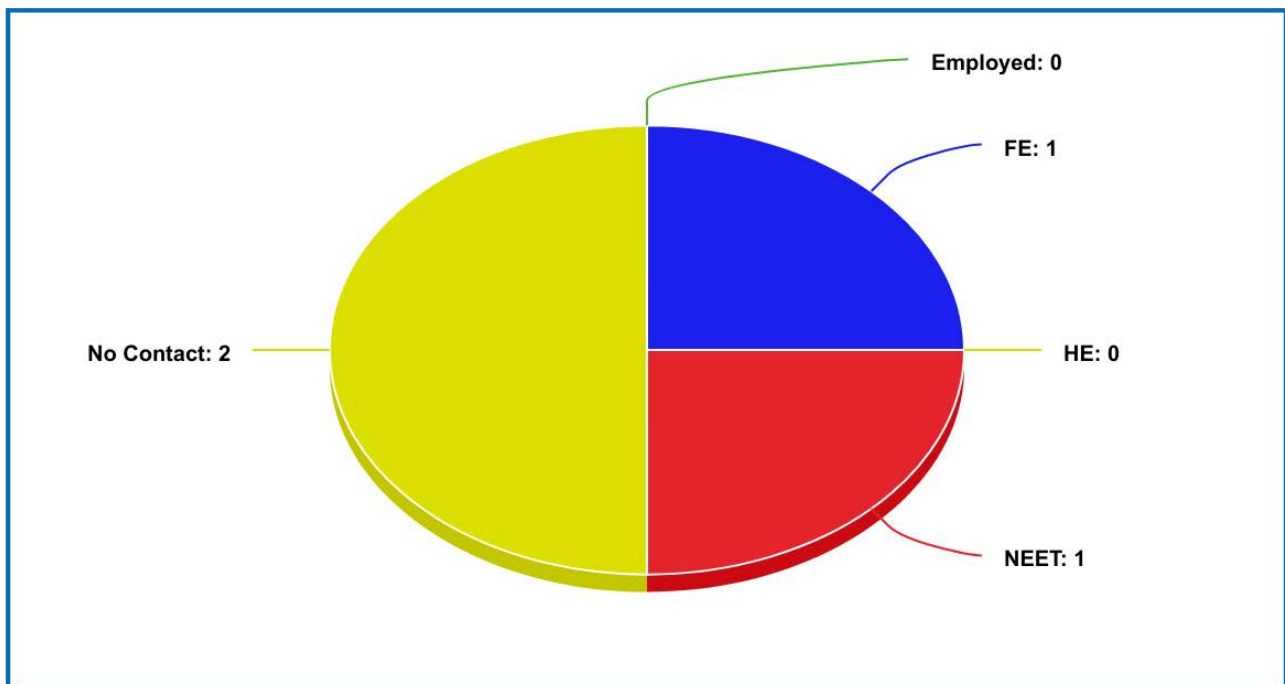

Year 2020 | Year 1 | No of Leavers 10

Employed FE HE No Contact NEET

The William Henry Smith School

Destinations Statistics for Y11's 2012-2021 2020

Year 2020 | Year 2 | No of Leavers 10

Employed FE HE No Contact NEET

Destinations Statistics for Y11's 2021

Year 2021 | Point of Leaving | No of Leavers 4

2021

Employed FE HE NEET

The William Henry Smith School

Destinations Statistics for Y11's 2021

Year 2021 | Year 1 | No of Leavers 4

Employed FE HE No Contact NEET

The William Henry Smith School

Destinations Statistics for Y11's 2021

Year 2021 | Year 2 | No of Leavers 4

Employed FE HE NEET No Contact

The William Henry Smith School

Destinations Statistics for Y11's 2021