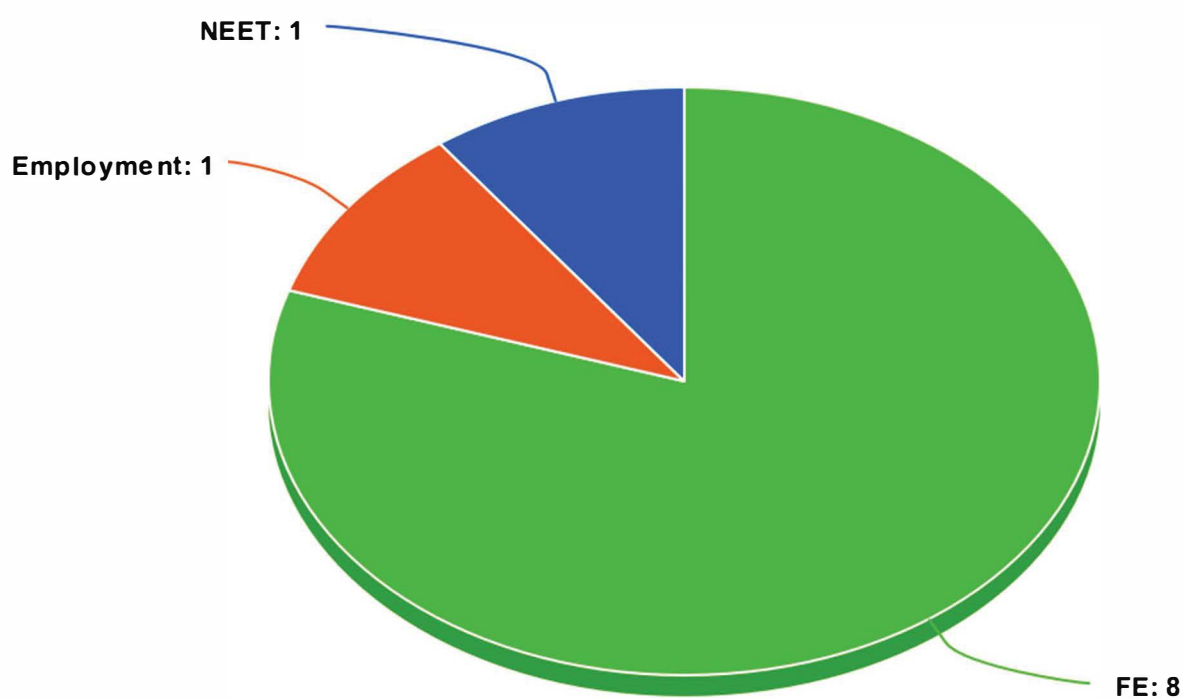

Employed FE HE No Contact NEET

The William Henry Smith School

Destinations Statistics for Y11's 2021

Year 2021 | Year 2 | No of Leavers 4

Employed FE HE NEET No Contact

The William Henry Smith School

Destinations Statistics for Y11's 2021

Year 2021 | Year 3 | No of Leavers 5

Employed FE HE NEET No Contact

The William Henry Smith School

Destinations Statistics for Y11's - 2022

Year 2022 | Point of Leaving | No of Leavers 10

■ FE ■ Employment ■ NEET

The William Henry Smith School

Destinations Statistics for Y11's 2022

Year 2022 | Year 2 | No of Leavers 11

Employed FE HE NEET No Contact

The William Henry Smith School

Destinations Statistics for Y11's 2023