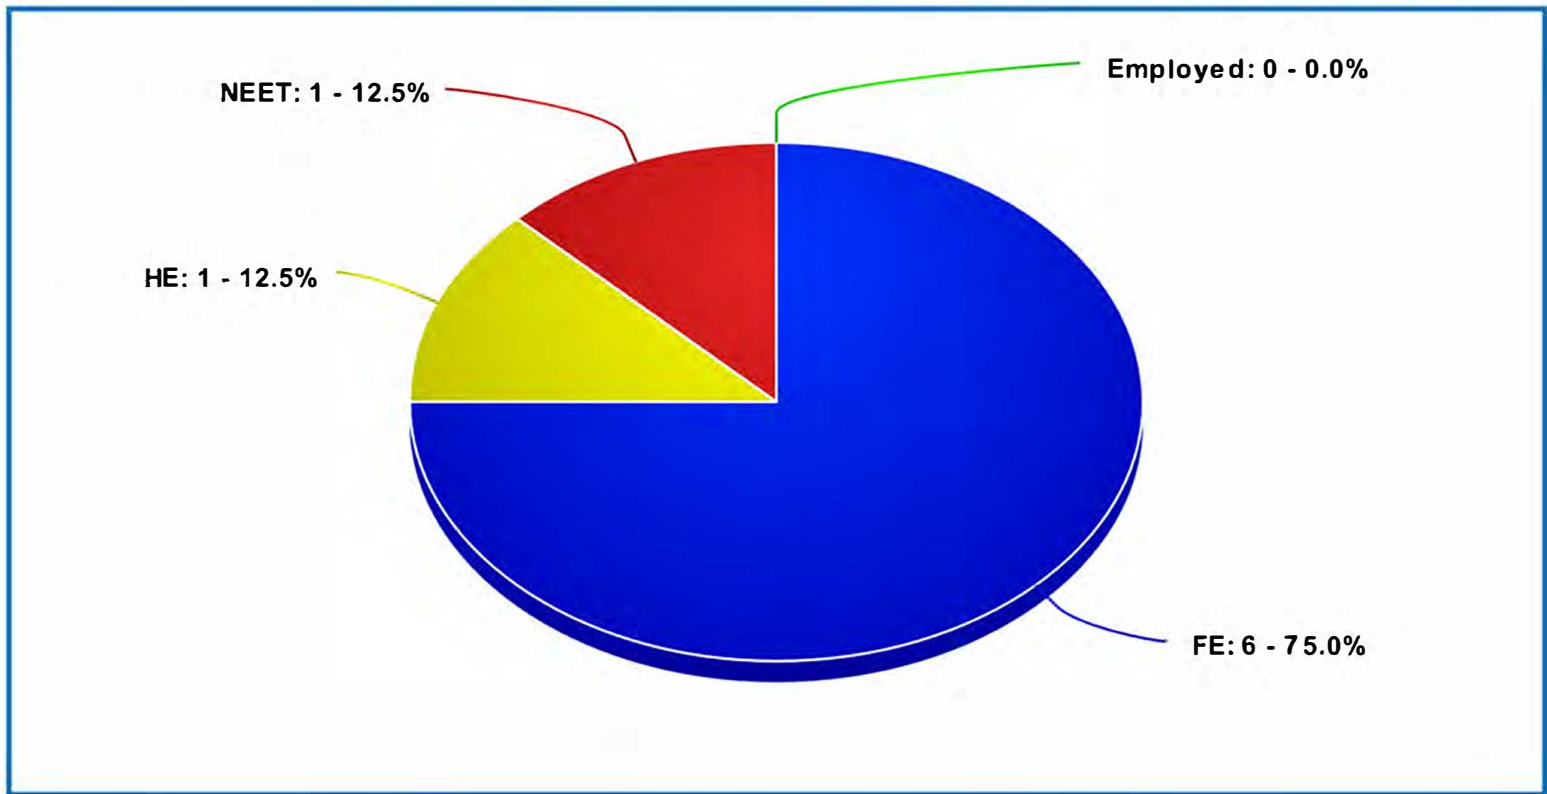

Year 2014 | Year 2 | No of Leavers 13

Employed FE HE NEET

The William Henry Smith School

Destinations Statistics for Y11's - 2014

Year 2014 | Year 2 | No of Leavers 13

Employed FE HE NEET

The William Henry Smith School

Destinations Statistics for Y11's - 2015

Year 2015 | Point of Leaving | No of Leavers 11

Employed FE HE NEET

The William Henry Smith School

Destinations Statistics for Y11's - 2015

Year 2015 | Year 1 | No of Leavers 11

Employed FE HE NEET

The William Henry Smith School

Destinations Statistics for Y11's - 2015

Year 2015 | Year 2 | No of Leavers 11

Employed FE HE NEET

The William Henry Smith School

Destinations Statistics for Y11's - 2015