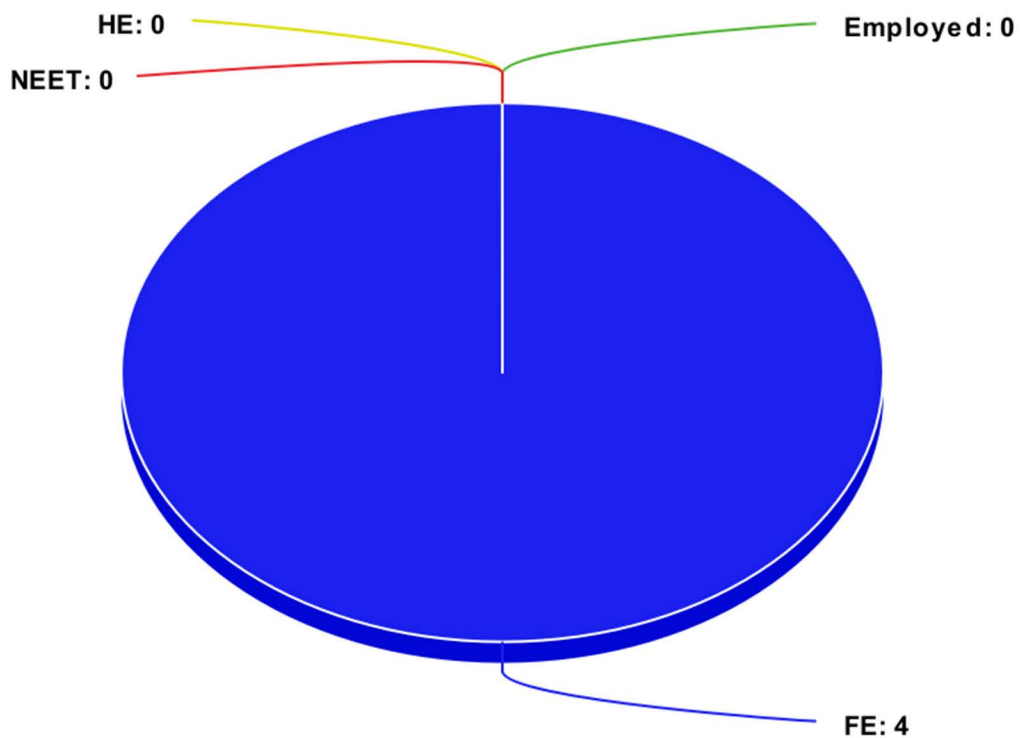

The William Henry Smith School

Destinations Statistics for Y11's - 2020

Year 2020 | Point of Leaving | No of Leavers 6

Employed FE HE NEET

The William Henry Smith School

Destinations Statistics for Y11's - 2020

Year 2020 | Year 1 | No of Leavers 10

Employed FE HE No Contact NEET

The William Henry Smith School

Destinations Statistics for Y11's 2012-2021 2020

Year 2020 | Year 2 | No of Leavers 10

Employed FE HE No Contact NEET

Destinations Statistics for Y11's 2021

Year 2021 | Point of Leaving | No of Leavers 4

2021

Employed FE HE NEET

The William Henry Smith School

Destinations Statistics for Y11's 2021

Year 2021 | Year 1 | No of Leavers 4