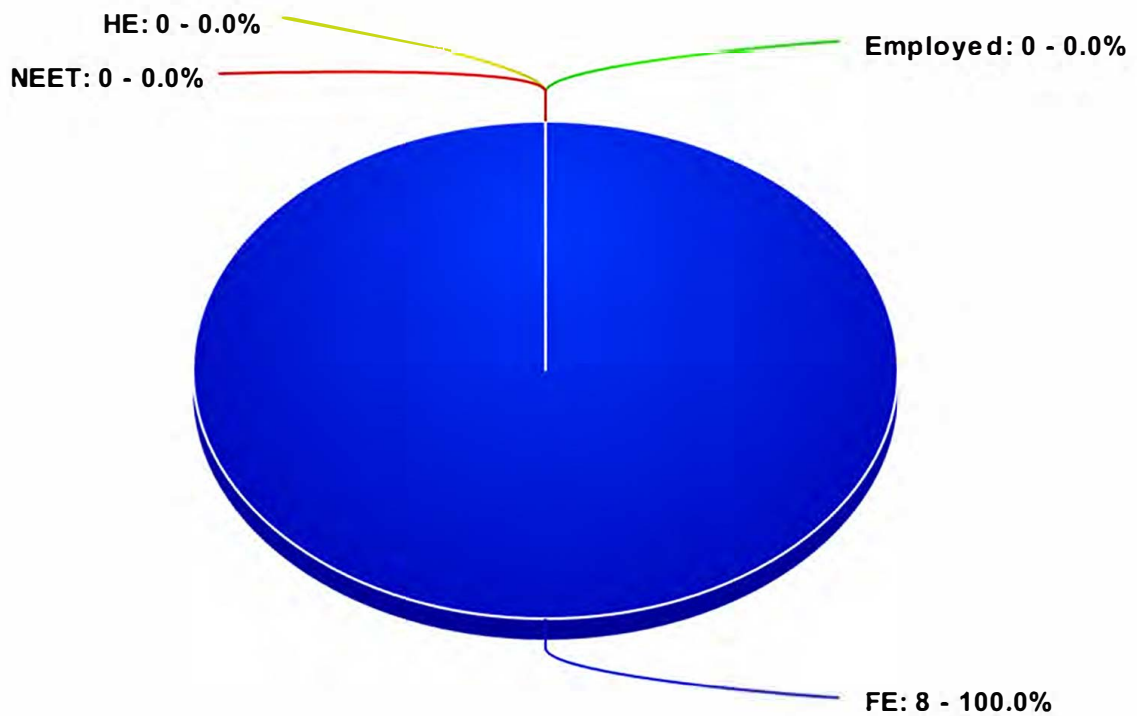

2012

Year 2012 | Point of Leaving | No of Leavers 15

■ Employed ■ FE ■ HE ■ NEET

The William Henry Smith School

Destinations Statistics for Y11's - 2012

Year 2012 | Year 1 | No of Leavers 15

Employed FE HE NEET

The William Henry Smith School

Destinations Statistics for Y11's - 2012

Year 2012 | Year 2 | No of Leavers 15

Employed FE HE NEET

The William Henry Smith School

Destinations Statistics for Y11's - 2012

Year 2012 | Year 3 | No of Leavers 15

Employed FE HE NEET

The William Henry Smith School

Destinations Statistics for Y11's - 2013

Year 2013 | Point of Leaving | No of Leavers 8

Employed FE HE NEET

The William Henry Smith School

Destinations Statistics for Y11's - 2013