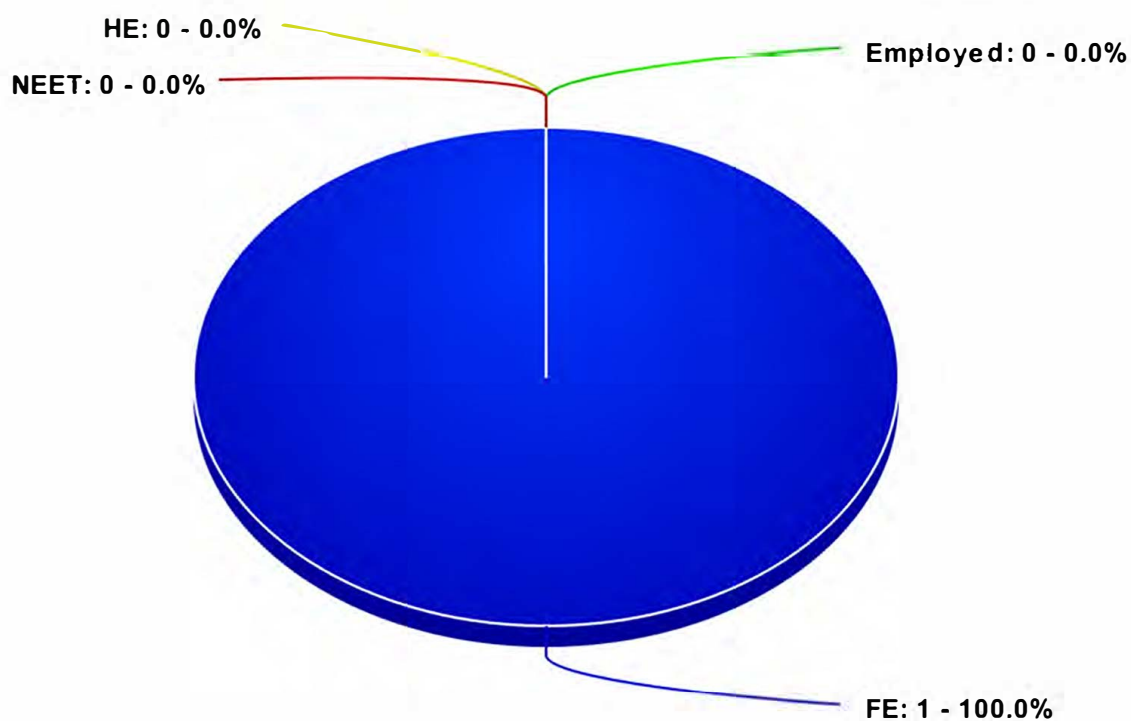

Employed FE HE NEET

The William Henry Smith School

Destinations Statistics for Y11's - 2013

Year 2013 | Point of Leaving | No of Leavers 8

Employed FE HE NEET

The William Henry Smith School

Destinations Statistics for Y11's - 2013

Year 2013 | Year 1 | No of Leavers 6

Employed FE HE NEET

The William Henry Smith School

Destinations Statistics for Y11's - 2013

Year 2013 | Year 2 | No of Leavers 6

Employed FE HE NEET

The William Henry Smith School

Destinations Statistics for Y11's - 2013

Year 2013 | Year 3 | No of Leavers 6

Employed FE HE NEET

The William Henry Smith School

Destinations Statistics for Y11's - 2014

Year 2014 | Point of Leaving | No of Leavers 13