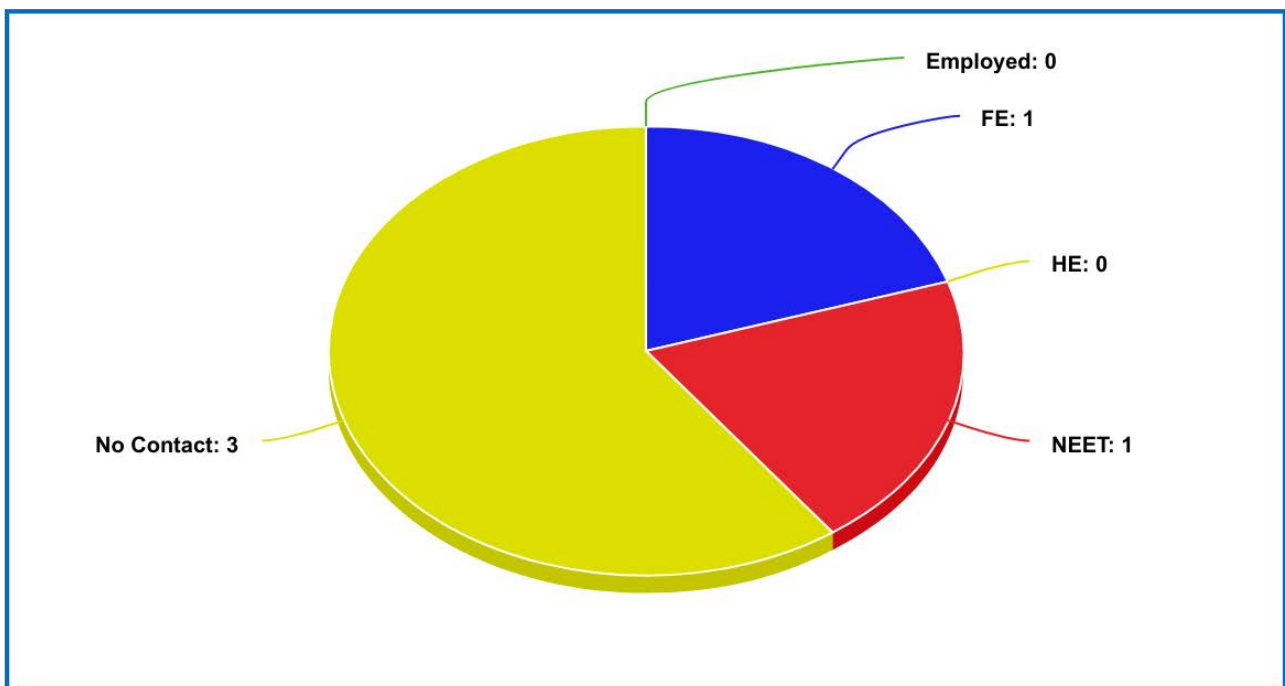

Destinations Statistics for Y11's 2021

Year 2021 | Point of Leaving | No of Leavers 4

2021

Employed FE HE NEET

The William Henry Smith School

Destinations Statistics for Y11's 2021

Year 2021 | Year 1 | No of Leavers 4

Employed FE HE No Contact NEET

The William Henry Smith School

Destinations Statistics for Y11's 2021

Year 2021 | Year 2 | No of Leavers 4

Employed FE HE NEET No Contact

The William Henry Smith School

Destinations Statistics for Y11's 2021

Year 2021 | Year 3 | No of Leavers 5

Employed FE HE NEET No Contact

The William Henry Smith School

Destinations Statistics for Y11's - 2022

Year 2022 | Point of Leaving | No of Leavers 10

■ FE ■ Employment ■ NEET